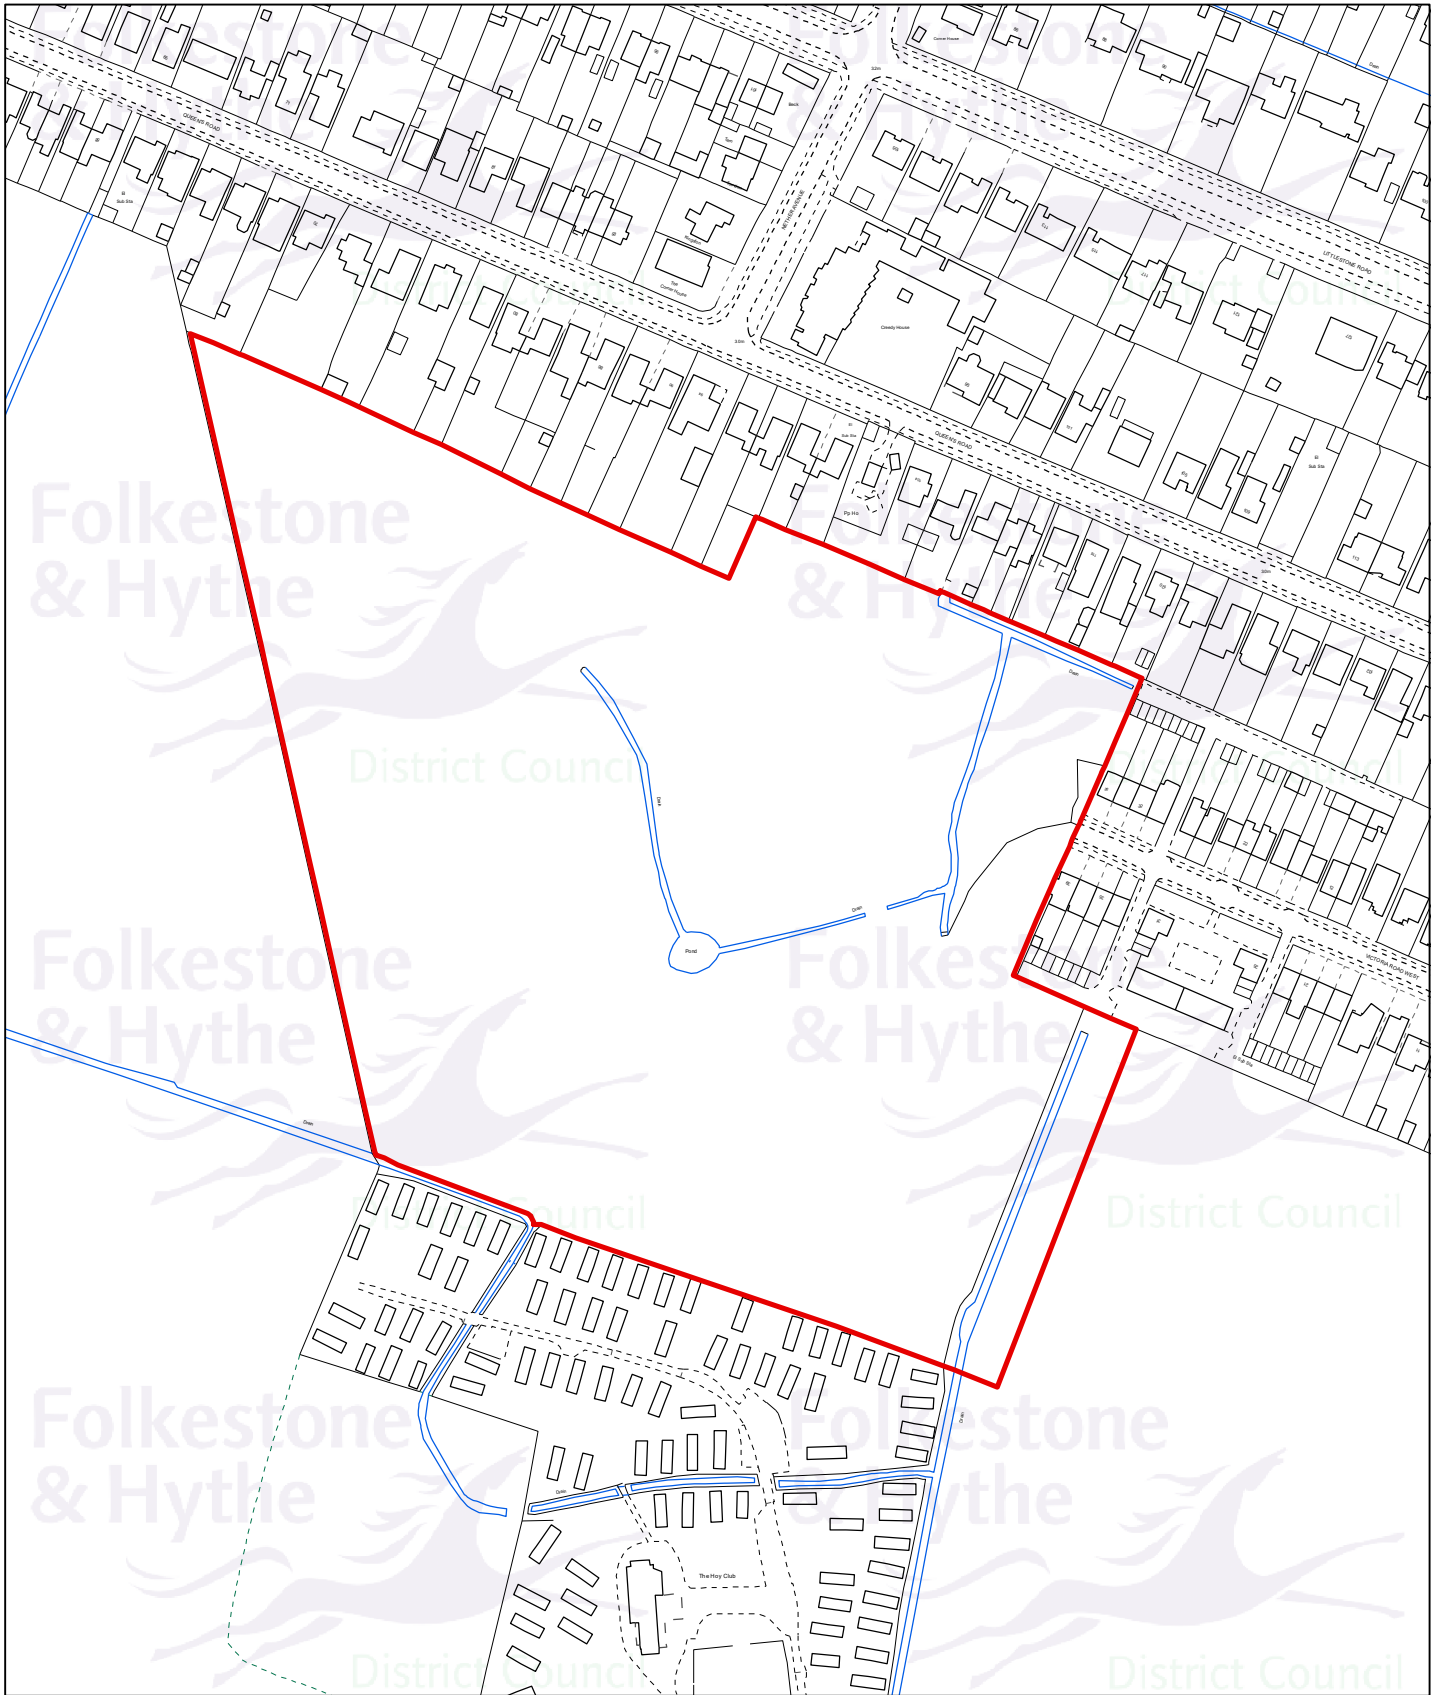

Land adjoining 39 Victoria Road West, Littlestone, TN28 8ND

Drawn date:
13 Jun 2022

Drawn by:
A. Gheroghita

Drawing ref:
21/1631/FH

Contains Ordnance Survey data
© Crown copyright and database right
Folkestone & Hythe District Council 100019677 - 2022

Drawn at 1:2,500 on A4